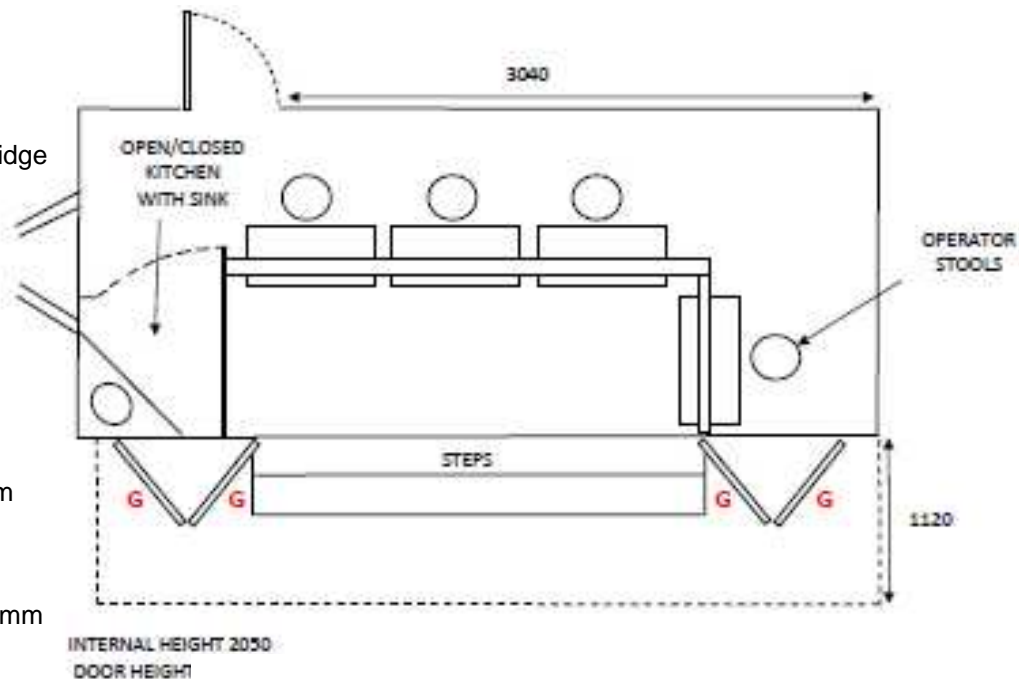

### Size aspect

3 car park spaces

### Technical Specification

- Body length 5050mm
- Trailer length with towing frame 5950mm
- Width travelling 2220mm
- Width set up 3270mm
- Height 2820mm
- Head board (width x height) 4860 x 470mm

### Internal Sizes of Trailer.

- Main floor length 4980mm
- Width 2050mm Height 1980mm
- Door height 1900mm

### Graphic Panels (width x height) mm

- Display Panels G(4) – 980 x 1900
- Headboard - 4860 x 470